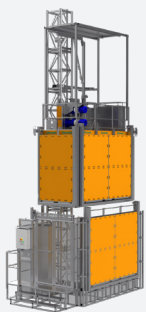

MCWP

Construction hoists